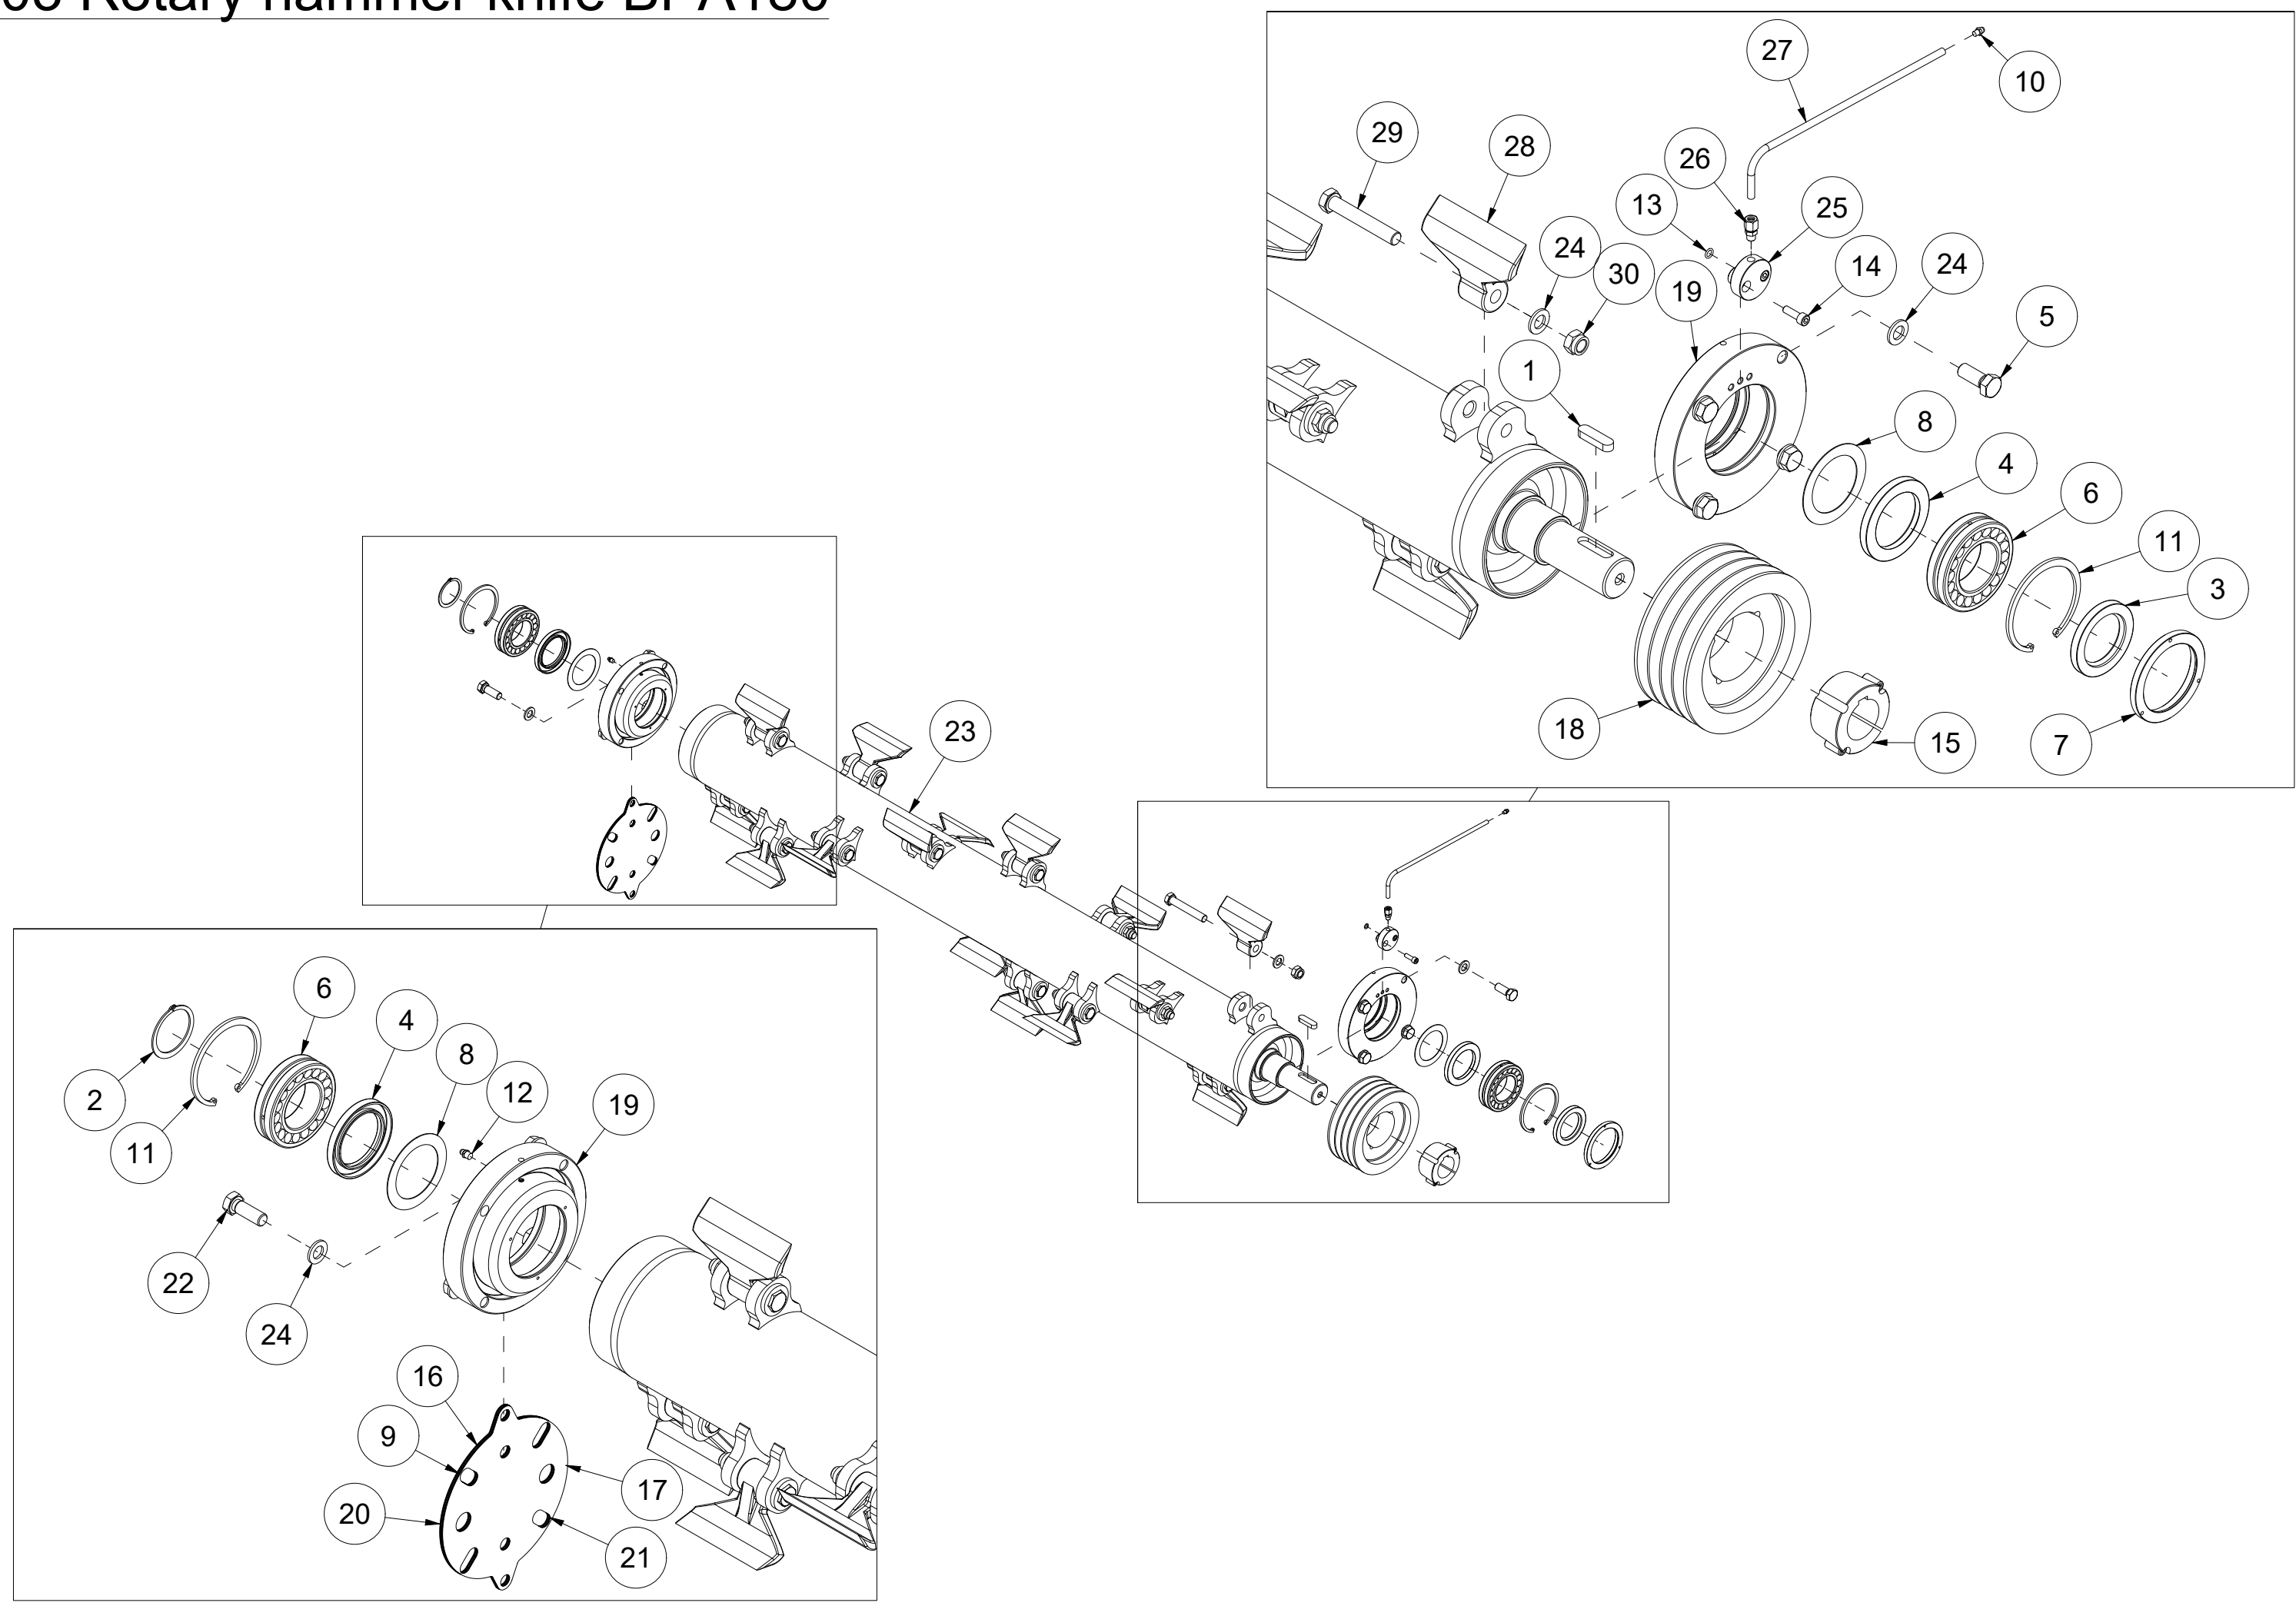

003 Rotary hammer knife BPA180

Pos	Qty	Article no	Designation
1	1	2115175	Cotter 14x9 L50 St DIN 6885A
2	1	2553160	Seeger ring A 60x2,0 DIN 471
3	1	2234157	Simmer ring Ø60/90x10
4	2	2234161	Simmer ring Ø70/100x10 AS
5	4	2423489	Hexagon screw M16x40 EIZn 10.9 DIN 933
6	2	2953322	Roller bearing 22212.EAW33C3 Ø60/110x28
7	1	27121015	Ring
8	2	27101043	Holding washer
9	1	27121017	Shims rotor 3 mm
10	1	2478409	Grease nipple, Straight M6
11	2	2553310	Seeger ring I 110x4,0 DIN 472
12	1	2478407	Grease nipple, Straight M8
13	1	2233008	O-ring 8,00x2,00 NBR 70
14	2	2472315	Unbrako cylinder screw M8x25 EIZn DIN 912
15	1	2965317	Bushing Ø50 TL2517
16	1	27121031	Shims rotor 2 mm
17	1	27121034	Shims rotor 1 mm
18	1	2965355	Pulley 190x4 SPB 2517
19	2	27101057	Bearing
20	1	27121070	Shims rotor 5 mm
21	1	27121069	Shims rotor 4 mm
22	4	2423491	Hexagon screw M16x45 EIZn 10.9 DIN 933
23	1	27211002	Rotor 180
24	24	2531078	Washer M16 EIZn DIN 125
25	1	27201089	Lubricating adapter attachment
26	1	2957752	Hexagon nipple BSP 1/8-GE08LLR, Nut, DPR
27	1	27201091	Lubrication tube BPA
28	16	2112210	Hammer knife
29	16	2428502	Hexagon screw M16x1,5x100 EIZn 10.9 DIN 960
30	16	2482613	Locking nut M16x1,5 EIZn DIN 985